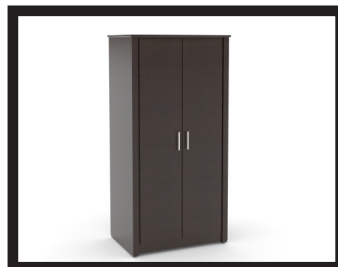

**Luggage Bench**  
36"Wx18"Dx21"H  
AHB 0100XX LB

**Coffee Table**  
40"Wx20"Dx18"H  
AHT 0100XX CT

**Full Length Mirror**  
22"Wx2"Dx60"H  
AHB 0500XX MR60

**TV Panel**  
**TV Panel**  
1. AHB 0100XX TVP36-  
36"Wx2"Dx48"H - FOR MEDIA CHEST  
2. ABH 0100XX TVP57  
57"Wx2"Dx48"H - FOR MICRO FRIDGE CABINET