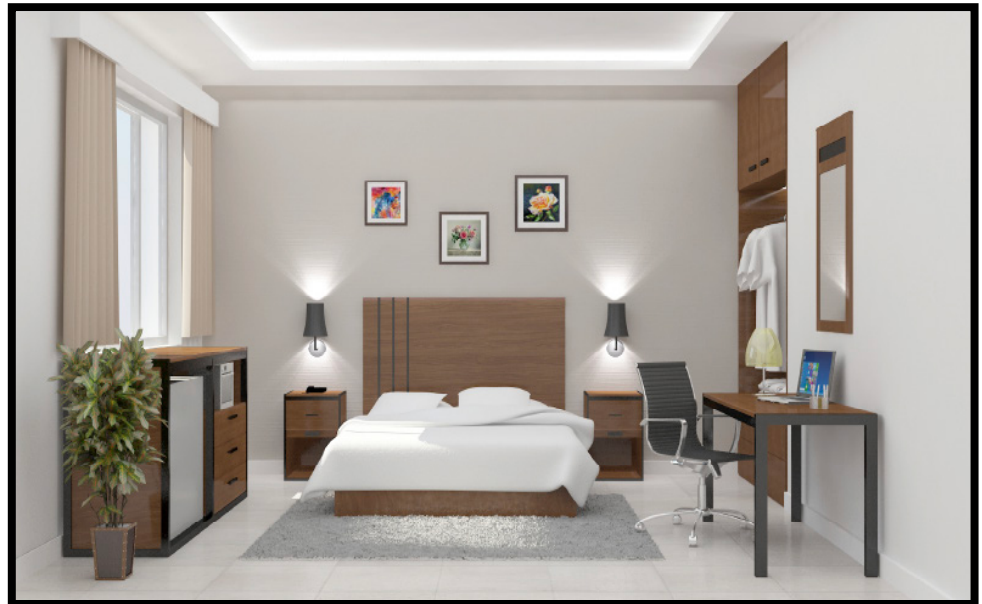

The Motif Collection “STANDS UP TO YOUR HOTEL GUESTS”! We combine the strength of metal frames and advantages of high pressure laminates to create the most durable hotel furniture available.

All tops and sides are replaceable with a Phillips screw driver

NOTE:

Due to the differences in photographic and printing processes, furniture color shown may vary from actual finish. Sizes shown may not be exact and may vary.