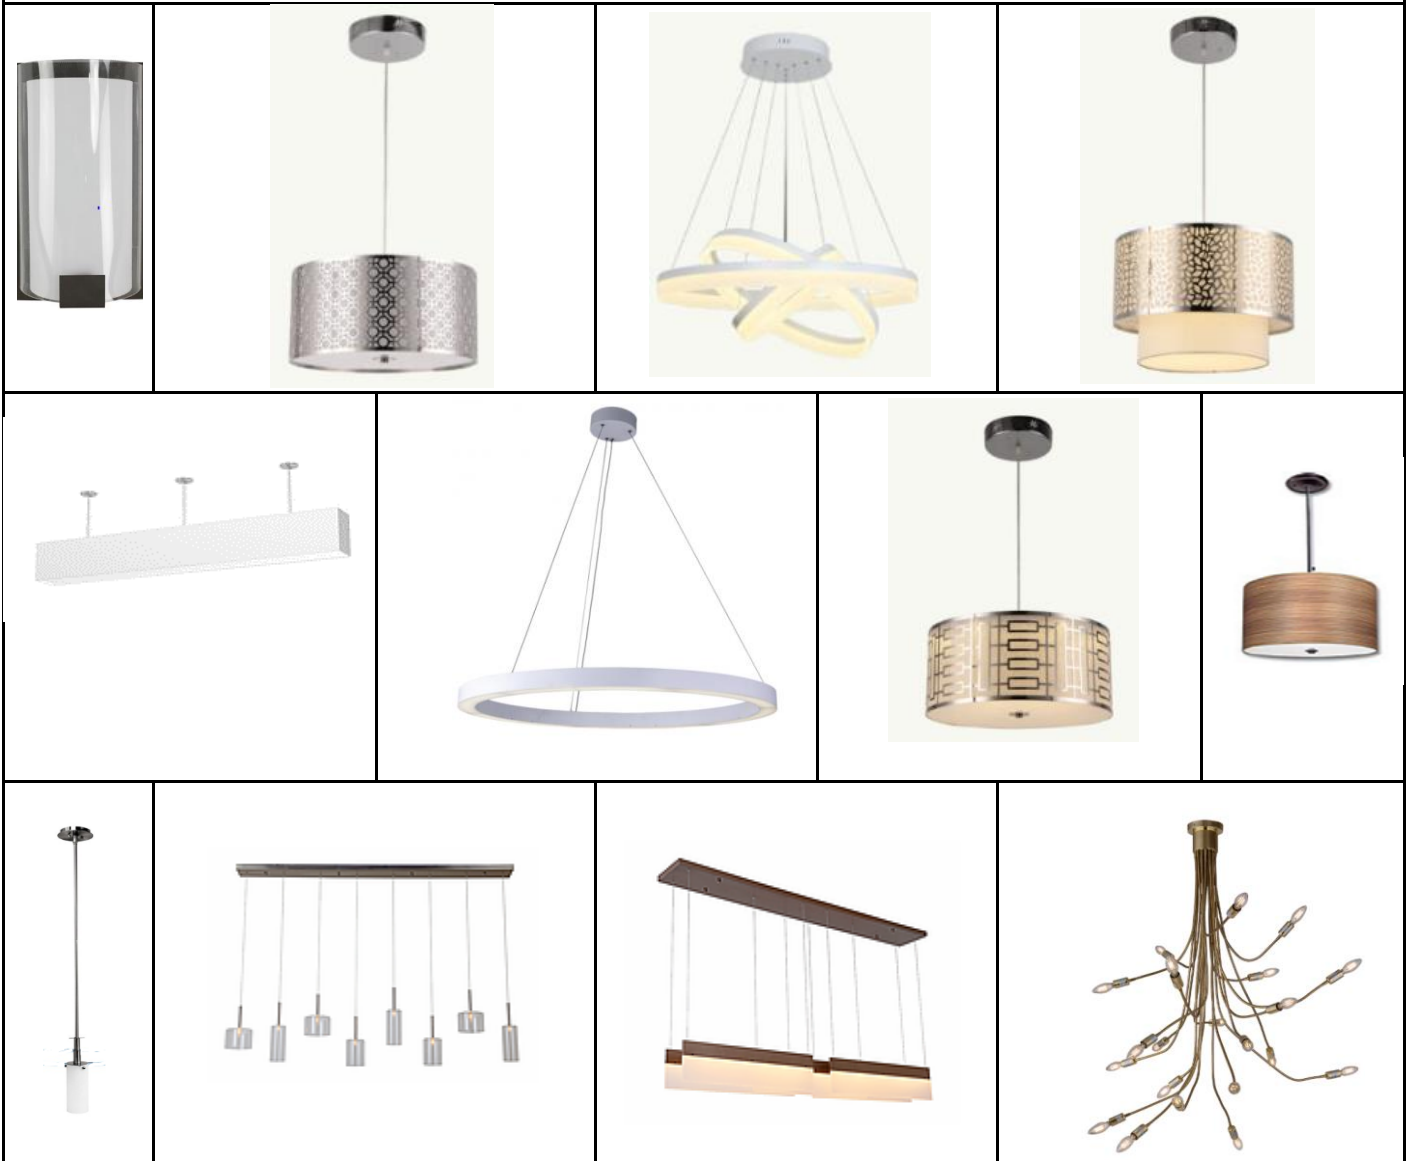

PUBLIC SPACE LIGHTING