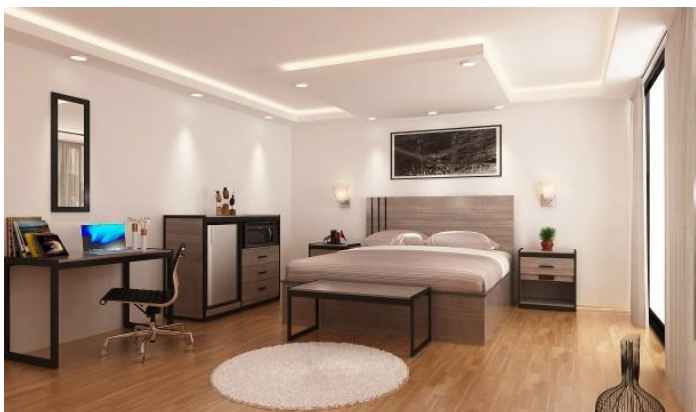

FURNITURE & CASEGOODS